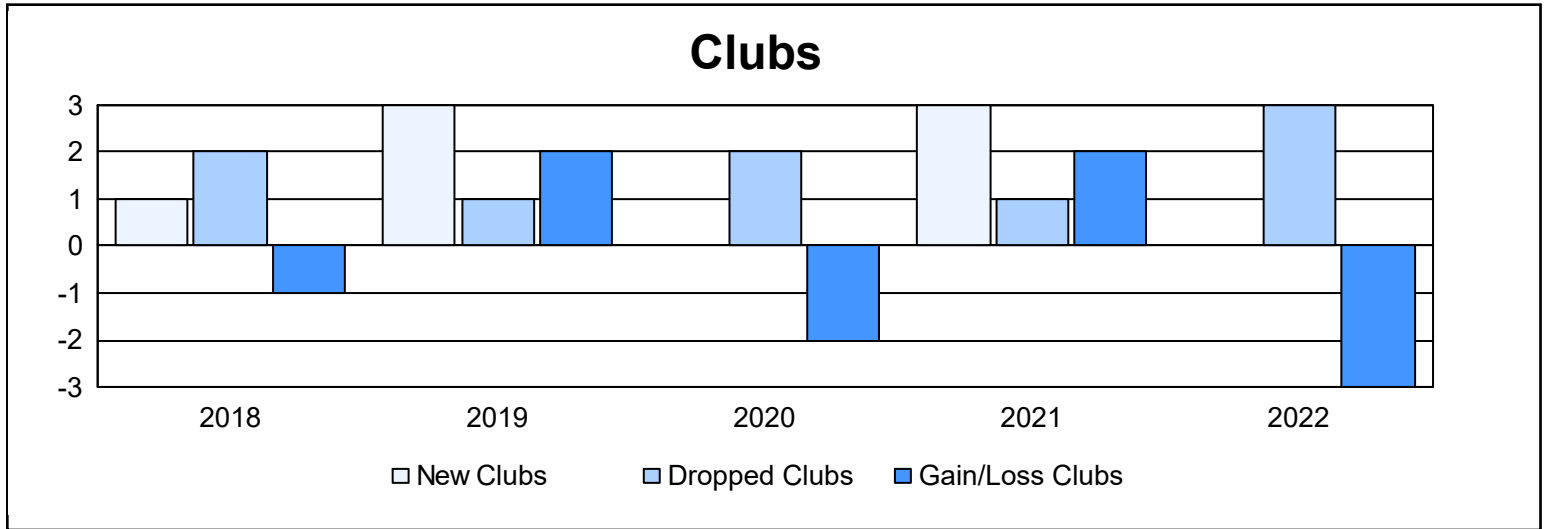

Year	New Clubs	Dropped Clubs	Gain/ Loss Clubs	New Members	Charter Members	Reinstate Members	Transfer Members	Total Member Added	Total Members Dropped	Gain/ Loss Members
2017-2018	1	2	-1	133	24	13	4	174	150	24
2018-2019	3	1	2	84	121	8	13	226	165	61
2019-2020	0	2	-2	71	2	3	3	79	213	-134
2020-2021	3	1	2	69	76	3	1	149	110	39
2021-2022	0	3	-3	68	8	2	12	90	181	-91
<b>Average</b>	<b>1</b>	<b>2</b>	<b>0</b>	<b>85</b>	<b>46</b>	<b>6</b>	<b>7</b>	<b>144</b>	<b>164</b>	<b>-20</b>

### Membership Composition June 2022 Cumulative