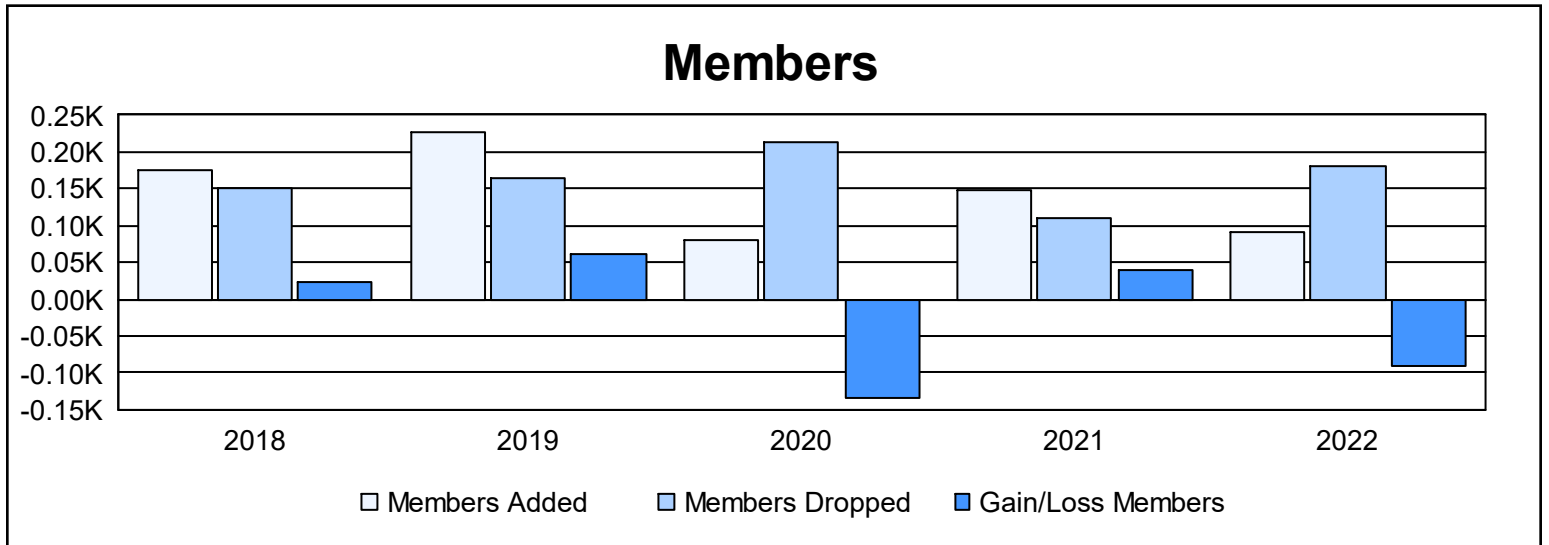

Year	New Clubs	Dropped Clubs	Gain/ Loss Clubs	New Members	Charter Members	Reinstate Members	Transfer Members	Total Member Added	Total Members Dropped	Gain/ Loss Members
2017-2018	1	2	-1	133	24	13	4	174	150	24
2018-2019	3	1	2	84	121	8	13	226	165	61
2019-2020	0	2	-2	71	2	3	3	79	213	-134
2020-2021	3	1	2	69	76	3	1	149	110	39
2021-2022	0	3	-3	68	8	2	12	90	181	-91
<b>Average</b>	<b>1</b>	<b>2</b>	<b>0</b>	<b>85</b>	<b>46</b>	<b>6</b>	<b>7</b>	<b>144</b>	<b>164</b>	<b>-20</b>

### Membership Composition June 2022 Cumulative